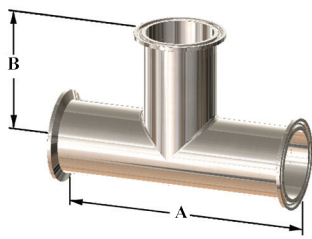

Clamp x Clamp x Clamp Tees

BPE Table #DT-18

Size (inch)	Dim (A)	Dim (B)	PL Finish - SF1		PM Finish - SF4	
			Part No.	Price \$	Part No.	Price \$
½	114.300	57.150	T7MP-050PL	248.16	T7MP-050PM	243.40
¾	120.650	60.325	T7MP-075PL	206.37	T7MP-075PM	253.57
1	133.350	66.675	T7MP-100PL	198.66	T7MP-100PM	270.60
1½	146.050	73.025	T7MP-150PL	222.95	T7MP-150PM	322.14
2	171.450	85.725	T7MP-200PL	234.30	T7MP-200PM	397.91
2½	184.150	92.075	T7MP-250PL	299.39	T7MP-250PM	518.12
3	196.850	98.425	T7MP-300PL	390.66	T7MP-300PM	660.91
4	241.300	120.650	T7MP-400PL	594.33	T7MP-400PM	862.41
6	361.950	180.975	T7MP-600PL	1759.80	T7MP-600PM	2978.88