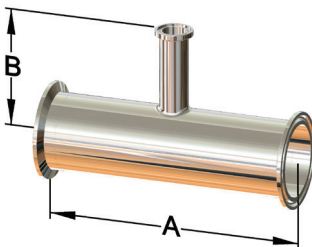

Clamp x Clamp x Clamp Reducing Tees

BPE Table #DT-19

Size (inch)	Dim (A)	Dim (B)	PL Finish - SF1		PM Finish - SF4	
			Part No.	Price $	Part No.	Price $
¾ x ½	127.00	63.500	T7RMP-075050PL	360.83	T7RMP-075050PM	303.55
1 x ½	133.35	66.675	T7RMP-100050PL	343.02	T7RMP-100050PM	321.57
1 x ¾	133.35	66.675	T7RMP-100075PL	283.76	T7RMP-100075PM	323.92
1½ x ½	146.05	73.025	T7RMP-150050PL	369.76	T7RMP-150050PM	368.22
1½ x ¾	146.05	73.025	T7RMP-150075PL	270.91	T7RMP-150075PM	362.37
1½ x 1	146.05	73.025	T7RMP-150100PL	204.54	T7RMP-150100PM	332.47
2 x ½	171.45	79.375	T7RMP-200050PL	304.85	T7RMP-200050PM	430.78
2 x ¾	171.45	79.375	T7RMP-200075PL	296.66	T7RMP-200075PM	432.35
2 x 1	171.45	79.375	T7RMP-200100PL	254.41	T7RMP-200100PM	402.37
2 x 1½	171.45	79.375	T7RMP-200150PL	264.28	T7RMP-200150PM	405.58
2½ x ½	184.15	85.725	T7RMP-250050PL	360.21	T7RMP-250050PM	548.38
2½ x ¾	184.15	85.725	T7RMP-250075PL	362.52	T7RMP-250075PM	551.31
2½ x 1	184.15	85.725	T7RMP-250100PL	338.81	T7RMP-250100PM	529.05
2½ x 1½	184.15	85.725	T7RMP-250150PL	342.24	T7RMP-250150PM	531.15
2½ x 2	184.15	85.725	T7RMP-250200PL	352.00	T7RMP-250200PM	547.12
3 x ½	196.85	92.075	T7RMP-300050PL	619.07	T7RMP-300050PM	435.84
3 x ¾	196.85	92.075	T7RMP-300075PL	398.85	T7RMP-300075PM	633.13
3 x 1	196.85	92.075	T7RMP-300100PL	380.75	T7RMP-300100PM	648.33
3 x 1½	196.85	92.075	T7RMP-300150PL	394.94	T7RMP-300150PM	645.19
3 x 2	196.85	92.075	T7RMP-300200PL	400.70	T7RMP-300200PM	657.13
3 x 2½	196.85	92.075	T7RMP-300250PL	414.44	T7RMP-300250PM	672.36
4 x ½	241.30	104.775	T7RMP-400050PL	750.33	T7RMP-400050PM	915.21
4 x ¾	241.30	104.775	T7RMP-400075PL	652.49	T7RMP-400075PM	918.19
4 x 1	241.30	104.775	T7RMP-400100PL	547.41	T7RMP-400100PM	914.89
4 x 1½	241.30	104.775	T7RMP-400150PL	576.55	T7RMP-400150PM	858.20
4 x 2	241.30	104.775	T7RMP-400200PL	572.42	T7RMP-400200PM	867.30
4 x 2½	241.30	104.775	T7RMP-400250PL	588.54	T7RMP-400250PM	883.37
4 x 3	241.30	104.775	T7RMP-400300PL	602.02	T7RMP-400300PM	900.35
6 x 3	361.95	136.525	T7RMP-600300PL	1838.96	T7RMP-600300PM	2629.62
6 x 4	361.95	146.050	T7RMP-600400PL	2510.41	T7RMP-600400PM	2659.16

Price Group: DS

AV14

Note: Not all sizes and finishes are stocked.

PL Finish - SF1

OD = 32R_a Mechanically Polished

ID = 20R_a Mechanically Polished

PM Finish - SF4

OD = 32R_a Mechanically Polished

ID = 15R_a Mechanically Polished & Electropolished