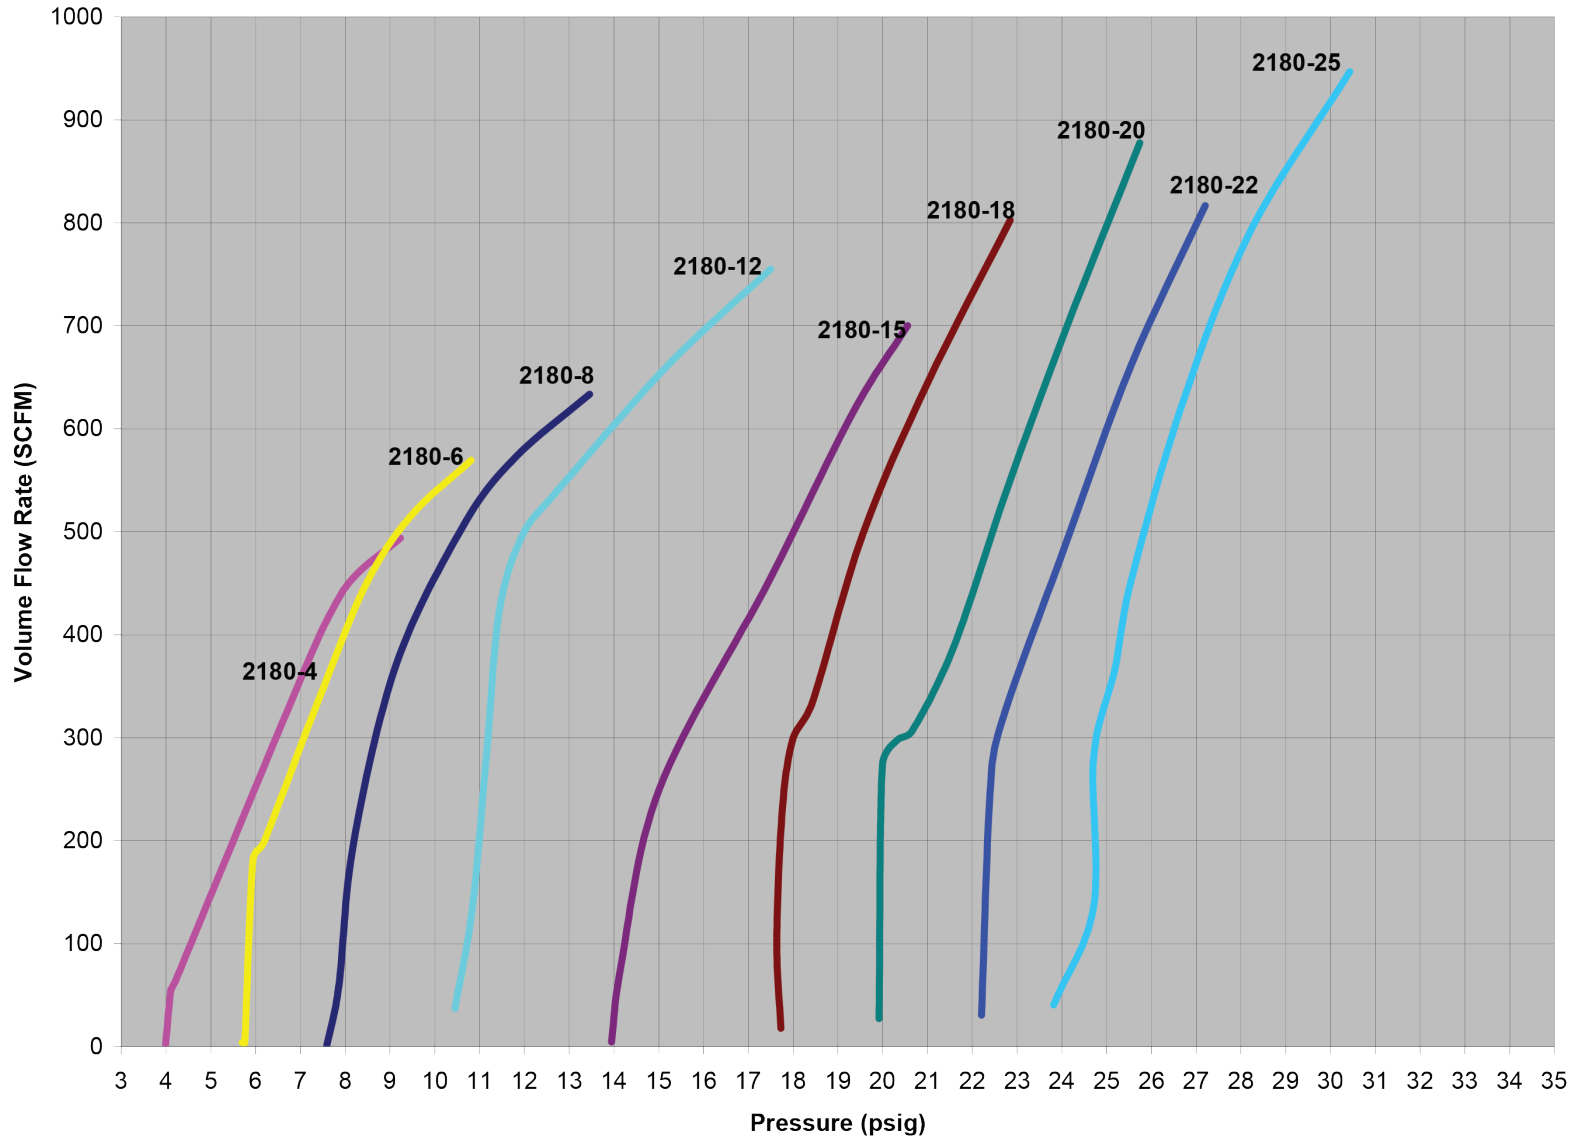

### 2180 Pressure Relief Valve - Flow Rate Vs Pressure