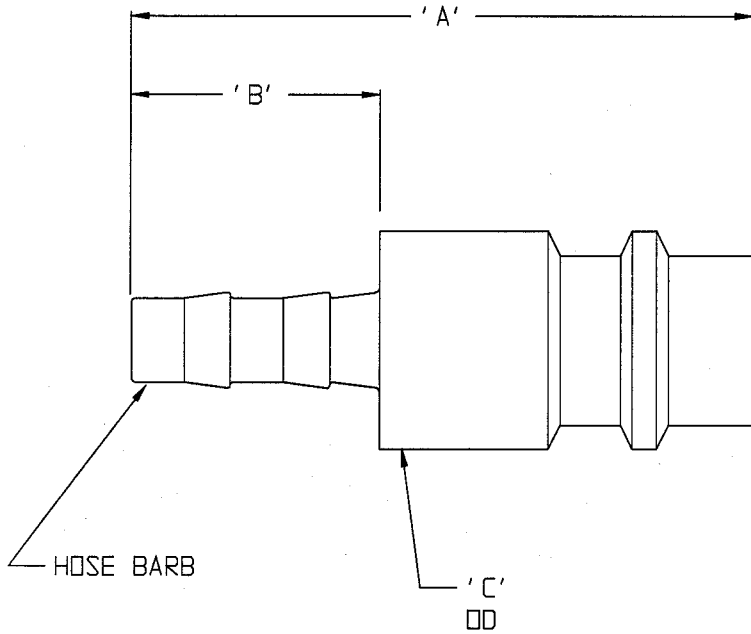

DCPXXX

CUSTOMER DWG

| SIZE PLUG | PART NO | 'A' | 'B' | 'C' | BARB DIA |
|-----------|----------|--------|--------|-------|----------|
| 1/4" | DCP3744L | 1 7/8" | 15/16" | 9/16" | 3/8" |
| 1/4" | DCP3742L | | | | 1/4" |

CUSTOMER DWG

DIXON VALVE & COUPLING CO.
U. S. A.

TITLE 'AIR CHEIF' AIR-SPEED QUICK CONNECT FITTINGS WITH PUSH ON HOSE BARB

DRAWN BY: 12/11/96 CHECKED BY: 12.13.96 APPROVAL: *aw* *dr*
ANDREW JINKS

MAT'L STEEL **DCPXXX**