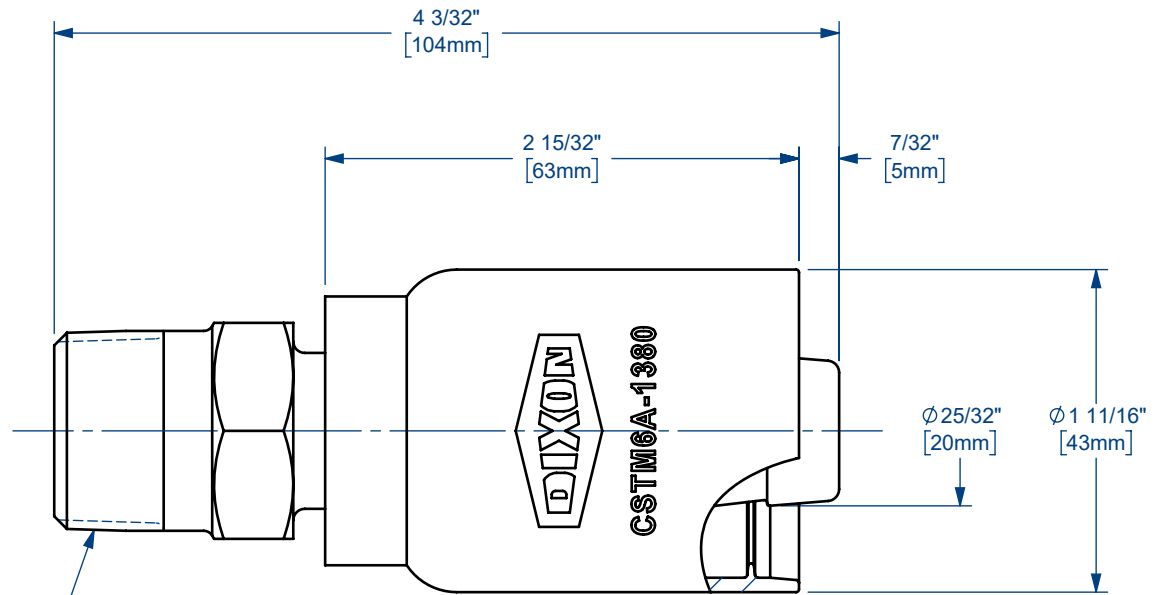

3/4" BSPT  
MALE THREAD

NOTE(S)

1) ONLY TO BE USED WITH 3/4" DIXON STEAM HOSE.

The Right Connection™

[dixonvalve.com](http://dixonvalve.com)

**PROPRIETARY AND CONFIDENTIAL**

This drawing is owned by Dixon Valve & Coupling Co. and shall be returned upon demand. It is loaned on condition that it shall not be copied or reproduced or submitted to others without the owners consent. In accepting it subject to this condition the recipient further agrees that this drawing or any design detail or concept disclosed herein shall not be used in any way detrimental to or in competition with the owner. If the recipient does not agree to the terms of this agreement they shall return this drawing immediately. The information contained in this drawing is subject to change without notice.

**DO NOT SCALE THIS DRAWING**

**DIXON**  **U.S.A.**

THE RIGHT CONNECTION™

TITLE: 3/4" BOSS™ MALE CRIMP STEAM FITTING WITH BRITISH THREAD

MATERIAL: PLATED STEEL

PART NUMBER: **CSTM6A-1380**