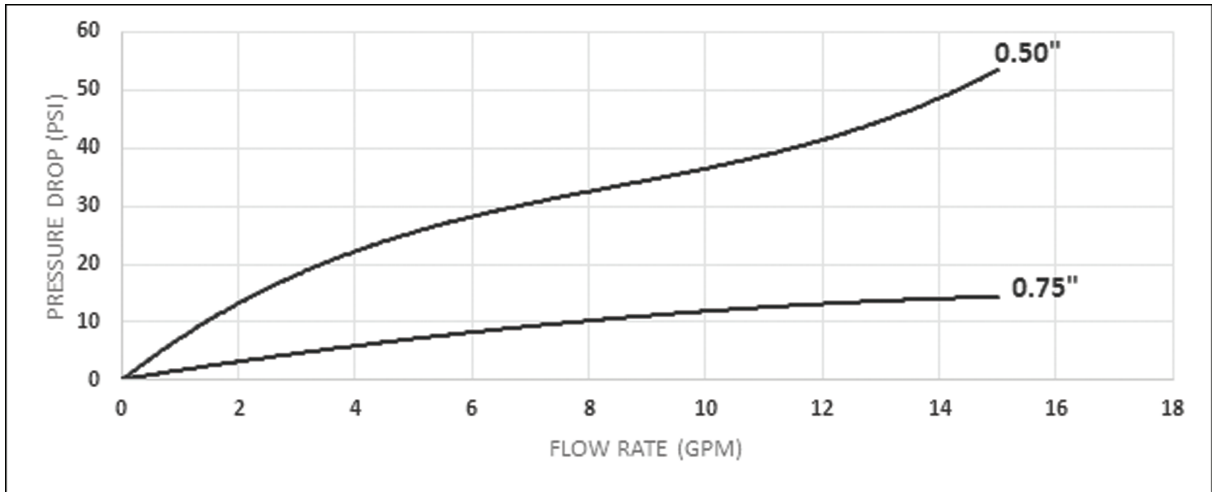

The Right Connection®

HSC Series Spring Check Valves

Technical Data: Pressure Drop Charts

HSC Series Spring Check Valve Pressure Drop (1/2" - 3/4")

HSC Series Spring Check Valve Pressure Drop (1" - 4")

Dixon Sanitary