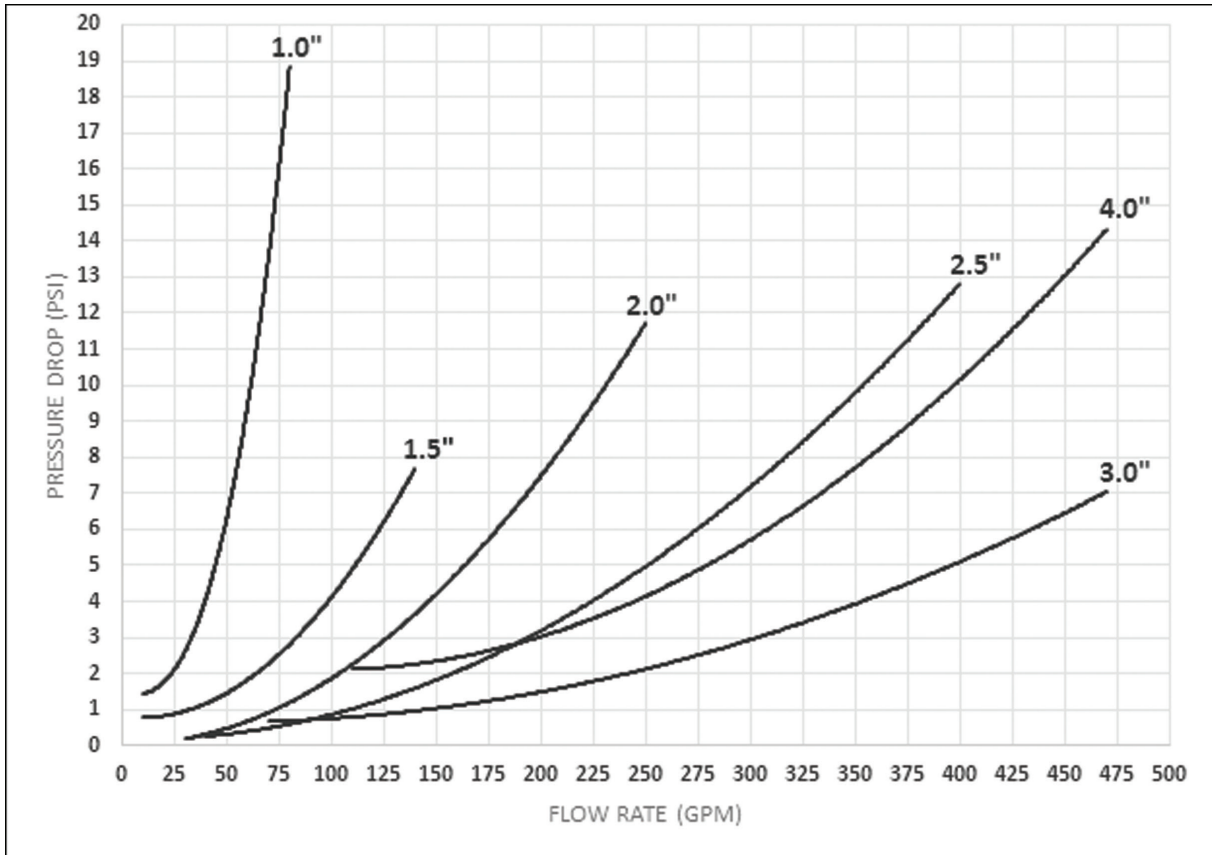

The Right Connection®

HSC Series Spring Check Valves

Technical Data: Pressure Drop Charts

HSC Series Spring Check Valve Pressure Drop (1/2" - 3/4")

HSC Series Spring Check Valve Pressure Drop (1" - 4")

Dixon Sanitary