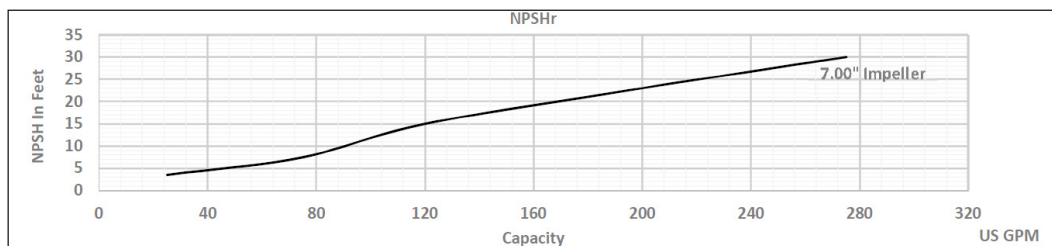

The Right Connection®

ExD-Series Centrifugal Pump Capacity Curve

Model: ExD 210 [3500RPM, Inlet-3.0" Outlet-2.0"]

Dixon Sanitary

N25 W23040 Paul Road • Pewaukee, WI 53072
 ph: 800.789.1718 • 262.513.6900 • fx: 800.789.4046 • 262.513.4904
dixonvalve.com