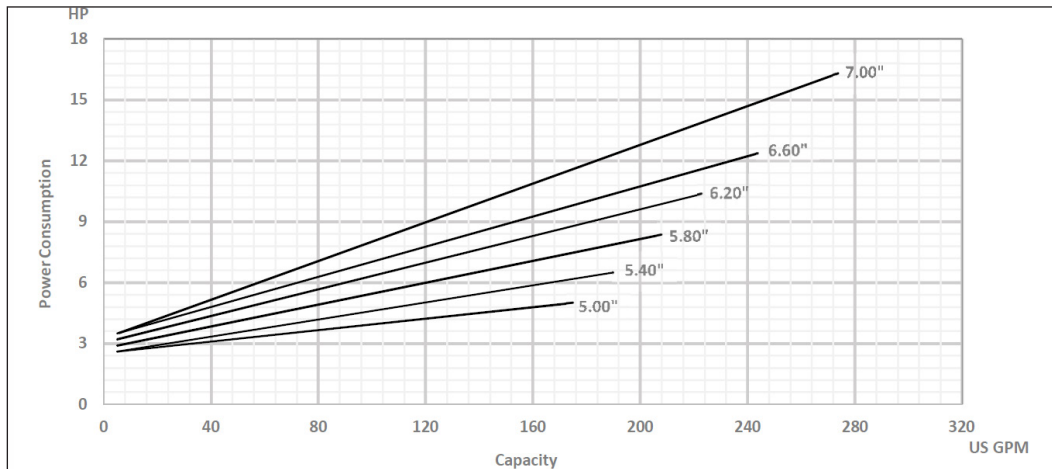

The Right Connection®

ExD-Series Centrifugal Pump Capacity Curve

Model: ExD 210 [3500RPM, Inlet-3.0" Outlet-2.0"]

Dixon Sanitary

N25 W23040 Paul Road • Pewaukee, WI 53072
 ph: 800.789.1718 • 262.513.6900 • fx: 800.789.4046 • 262.513.4904
dixonvalve.com