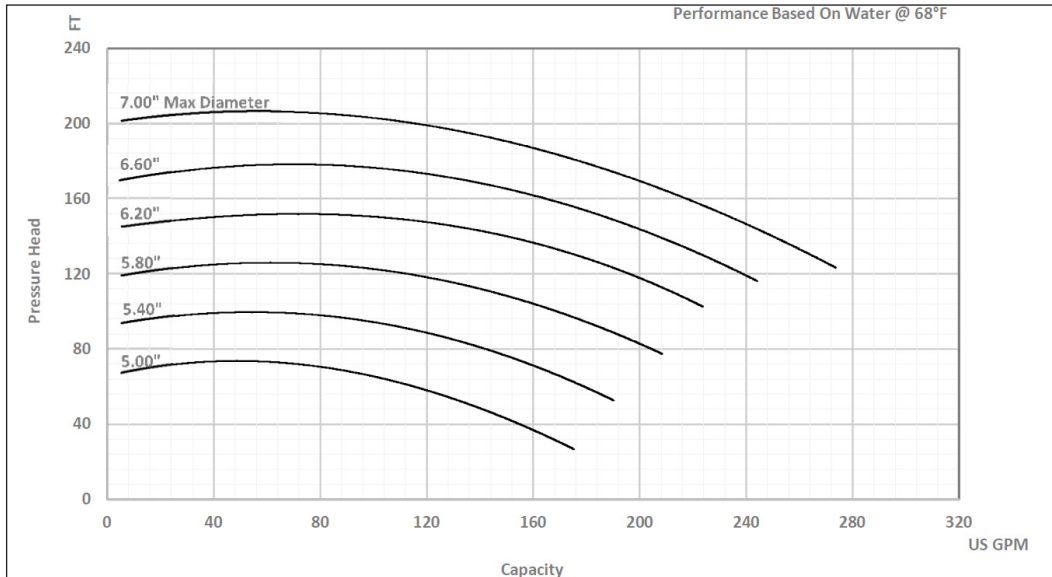

The Right Connection®

ExD-Series Centrifugal Pump Capacity Curve

Model: ExD 210 [3500RPM, Inlet-3.0" Outlet-2.0"]

Dixon Sanitary

N25 W23040 Paul Road • Pewaukee, WI 53072
 ph: 800.789.1718 • 262.513.6900 • fx: 800.789.4046 • 262.513.4904
dixonvalve.com