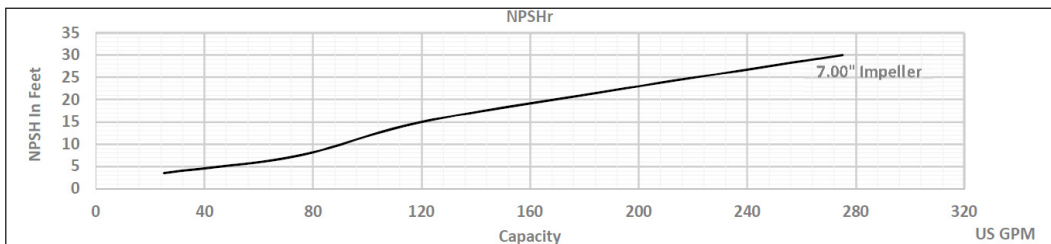

The Right Connection®

ExD-Series Centrifugal Pump Capacity Curve

Model: ExD 200 [3500RPM, Inlet-2.5" Outlet-2.0"]

Dixon Sanitary

N25 W23040 Paul Road • Pewaukee, WI 53072
 ph: 800.789.1718 • 262.513.6900 • fx: 800.789.4046 • 262.513.4904
dixonvalve.com