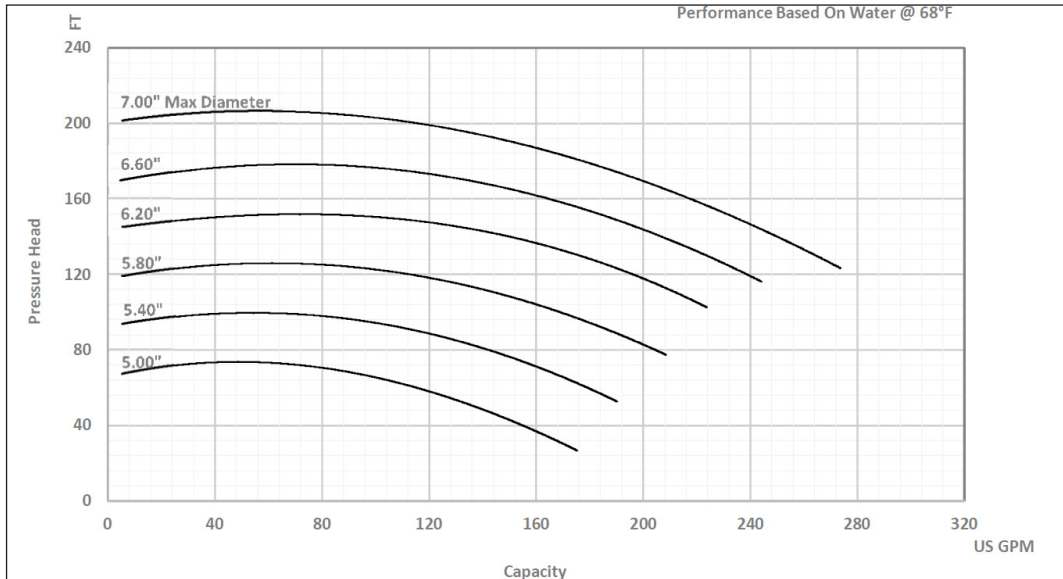

The Right Connection®

ExD-Series Centrifugal Pump Capacity Curve

Model: ExD 200 [3500RPM, Inlet-2.5" Outlet-2.0"]

Dixon Sanitary

N25 W23040 Paul Road • Pewaukee, WI 53072
 ph: 800.789.1718 • 262.513.6900 • fx: 800.789.4046 • 262.513.4904
dixonvalve.com