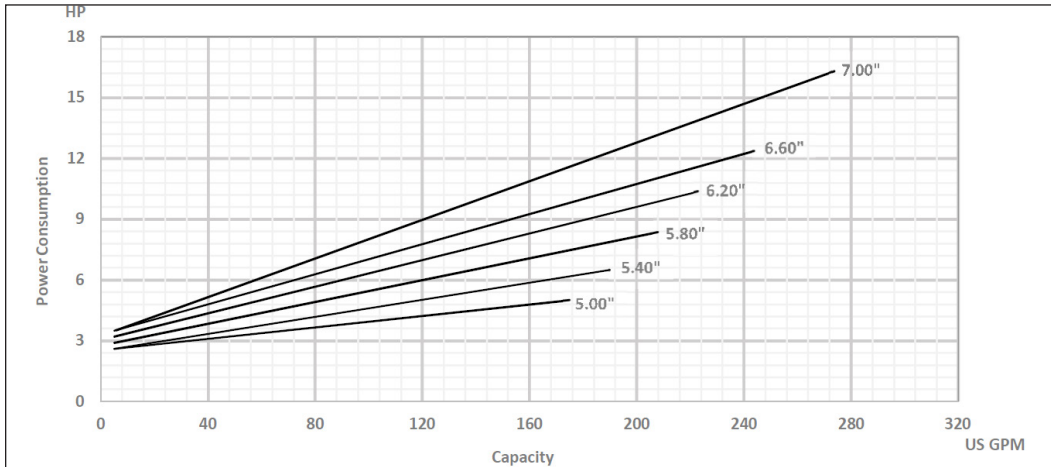

The Right Connection®

ExD-Series Centrifugal Pump Capacity Curve

Model: ExD 200 [3500RPM, Inlet-2.5" Outlet-2.0"]

Dixon Sanitary

N25 W23040 Paul Road • Pewaukee, WI 53072
 ph: 800.789.1718 • 262.513.6900 • fx: 800.789.4046 • 262.513.4904
dixonvalve.com