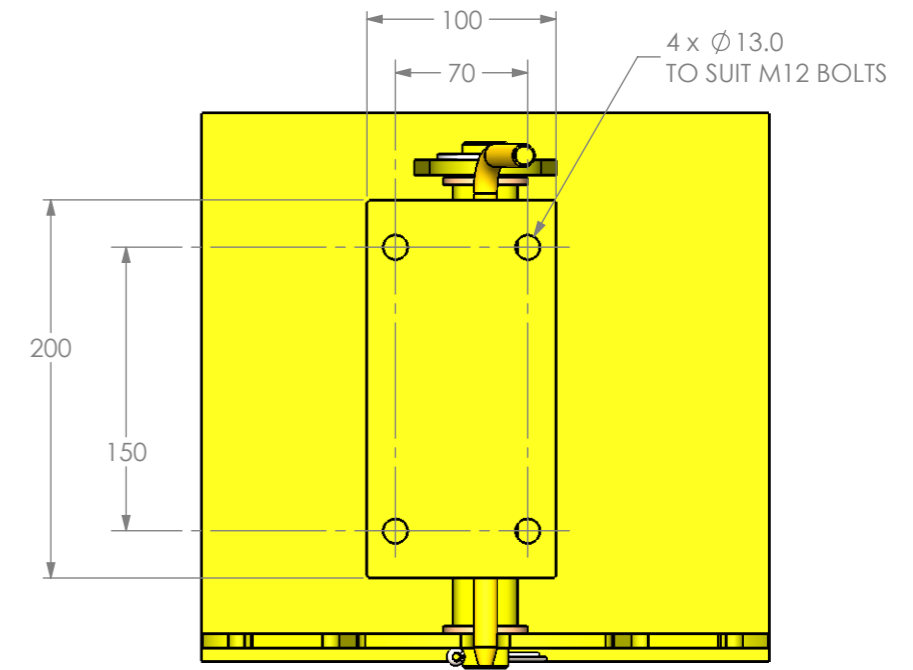

DIXON HEAVY DUTY WASHDOWN HOSE REEL with SWIVEL BRACKET

MOUNTING PLATE
DETAILS

ITEM	DESCRIPTION	PART No
1	HEAVY DUTY WASHDOWN HOSE REEL	HR-HDW
2	SWIVEL BRACKET	HR-HDWS