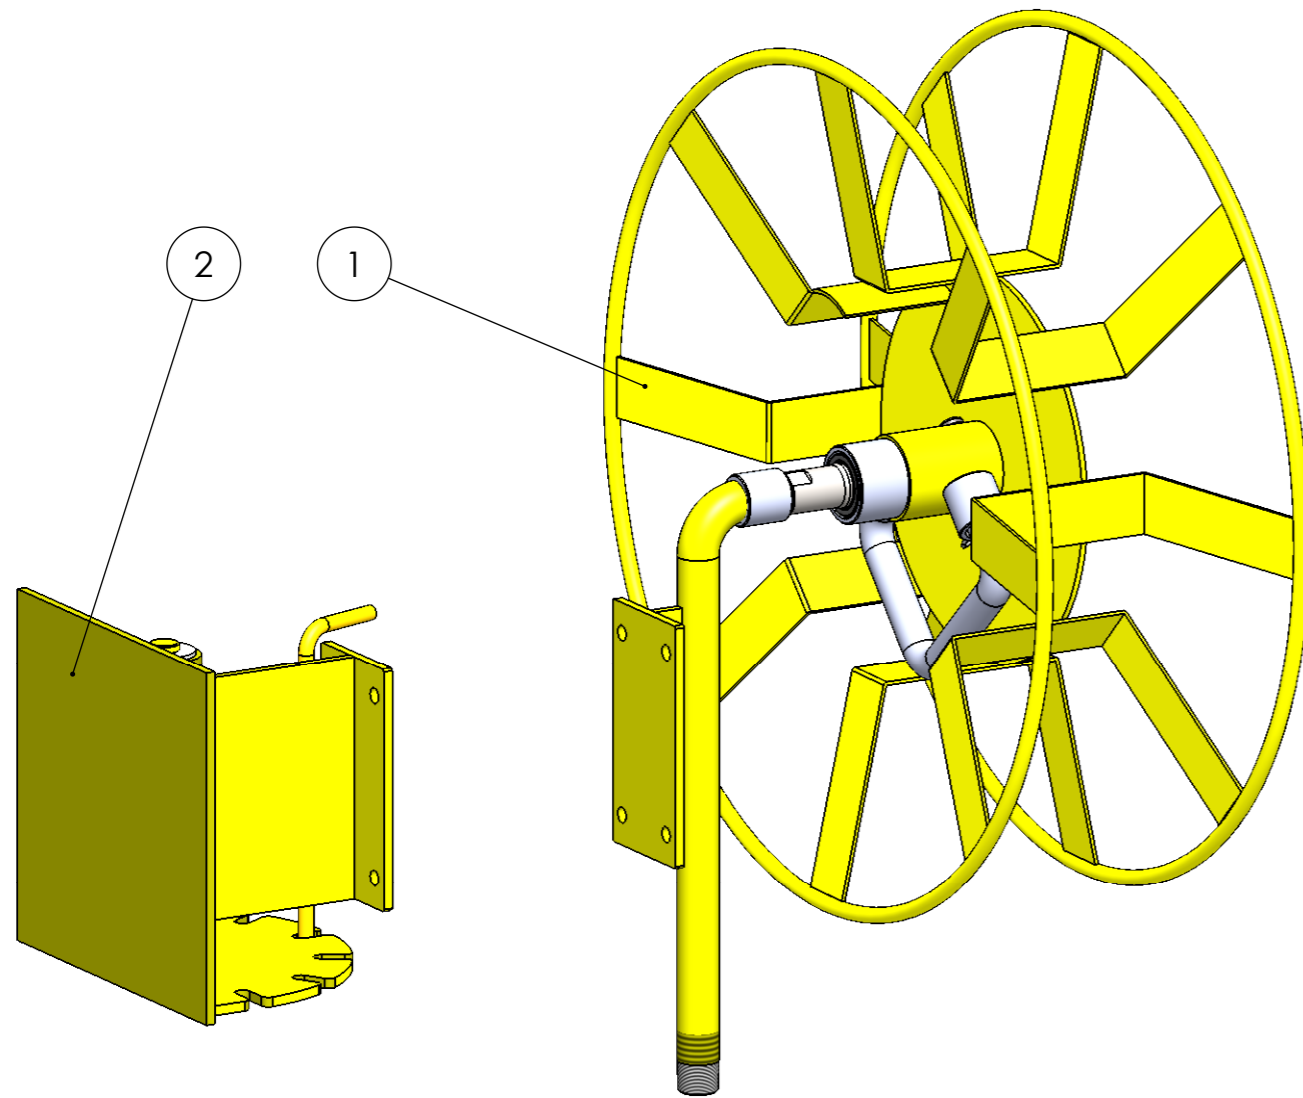

DIXON HEAVY DUTY WASHDOWN HOSE REEL with SWIVEL BRACKET

MOUNTING PLATE
DETAILS

ITEM	DESCRIPTION	PART No
1	HEAVY DUTY WASHDOWN HOSE REEL	HR-HDW
2	SWIVEL BRACKET	HR-HDWS