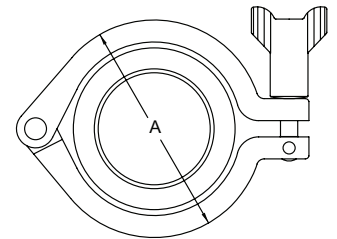

Swivels

Features:	Elastomers: silicone & PTFE. Sanitary finish ID and OD.
Options:	Available in clamp and weld configurations. Optional elastomers available.
Material:	316L stainless steel, silicone & PTFE

Tube OD Size (inch)	PSI at 21°C	PSI at 121°C
1	500	300
1½	500	300
2	450	250
2½	400	200
3	350	175
4	300	150

Straight Swivels - SJSS

Size (inch)	Straight Clamp Dimensions - Style 20			Part No.	Price \$
	A	B	C		
1	65	50.8	25.4	SJSS100BB-20	1969.65
1½	65	50.8	38.1	SJSS150BB-20	2027.90
2	78.49	50.8	50.8	SJSS200BB-20	2411.33
2½	87.34	50.8	63.5	SJSS250BB-20	3648.13
3	100.08	50.8	76.2	SJSS300BB-20	4290.86
4	129.03	74.68	101.6	SJSS400BB-20	10431.23