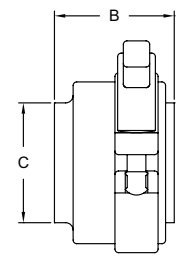

Swivels

Features:	Elastomers: silicone & PTFE. Sanitary finish ID and OD.
Options:	Available in clamp and weld configurations. Optional elastomers available.
Material:	316L stainless steel, silicone & PTFE

Tube OD Size (inch)	PSI at 21°C	PSI at 121°C
1	500	300
1½	500	300
2	450	250
2½	400	200
3	350	175
4	300	150

Straight Swivels - SJSS

Size (inch)	Straight Clamp Dimensions - Style 20			Part No.	Price \$
	A	B	C		
1	65	50.8	25.4	SJSS100BB-20	1969.65
1½	65	50.8	38.1	SJSS150BB-20	2027.90
2	78.49	50.8	50.8	SJSS200BB-20	2411.33
2½	87.34	50.8	63.5	SJSS250BB-20	3648.13
3	100.08	50.8	76.2	SJSS300BB-20	4290.86
4	129.03	74.68	101.6	SJSS400BB-20	10431.23