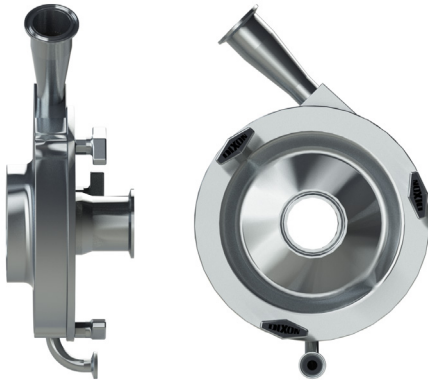

The Right Connection®

ExD-Series Centrifugal Pump Casing Drain Options

Drain Option A

Drain Option J

Drain Option K

Drain Option D

Drain Option J Shown with
Diaphragm Valve

Drain Option D Shown with
Diaphragm Valve

Note: All drain options are available with a diaphragm valve as an option. Specifications for the valve need to be provided at time of request.

Dixon Sanitary

N25 W23040 Paul Road • Pewaukee, WI 53072

ph: 800.789.1718 • 262.513.6900 • fx: 800.789.4046 • 262.513.4904