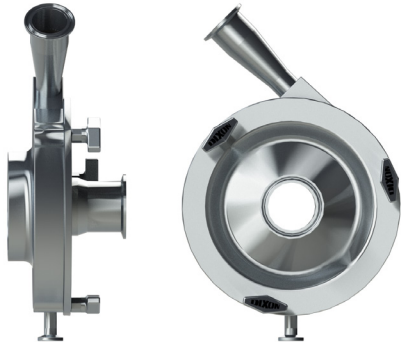

The Right Connection®

ExD-Series Centrifugal Pump Casing Drain Options

Drain Option A

Drain Option J

Drain Option K

Drain Option D

Drain Option J Shown with
Diaphragm Valve

Drain Option D Shown with
Diaphragm Valve

Note: All drain options are available with a diaphragm valve as an option. Specifications for the valve need to be provided at time of request.

Dixon Sanitary

N25 W23040 Paul Road • Pewaukee, WI 53072

ph: 800.789.1718 • 262.513.6900 • fx: 800.789.4046 • 262.513.4904